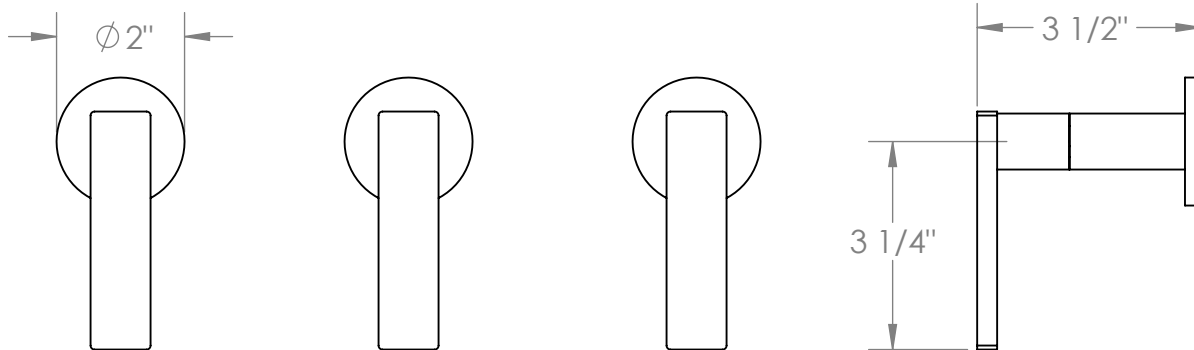

70-WTR3-RNK8

Wall Mounted Trim

Includes Alignment Kit

For use with SS-503 concealed rough

Meets the applicable requirements of ASME A112.18.1-2005/CSA B125.1-05, entitled "Plumbing Supply Fittings"

WATERMARK DESIGNS 8/26/2019

350 Dewitt Ave Brooklyn NY 11207 USA T 718 257 2800 F 718 257 2144 info@watermark-designs.com

70-WTR3-RNS4

Wall Mounted Trim

Includes Alignment Kit

For use with SS-503 concealed rough

Meets the applicable requirements of ASME A112.18.1-2005/CSA B125.1-05, entitled "Plumbing Supply Fittings"