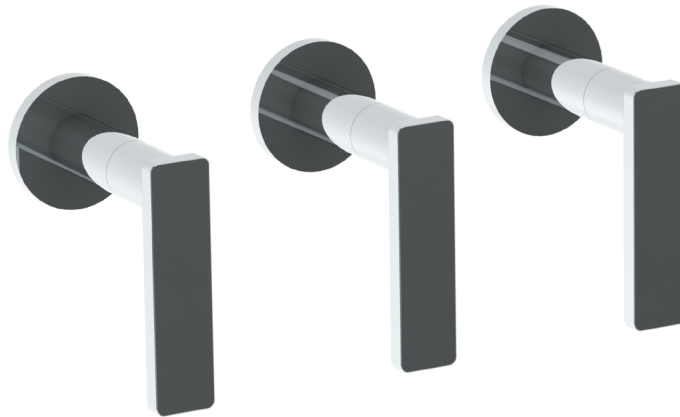

70-WTR3-RNK8

Wall Mounted Trim

Includes Alignment Kit

For use with SS-503 concealed rough

Meets the applicable requirements of ASME A112.18.1-2005/CSA B125.1-05, entitled "Plumbing Supply Fittings"

WATERMARK DESIGNS 8/26/2019

350 Dewitt Ave Brooklyn NY 11207 USA T 718 257 2800 F 718 257 2144 info@watermark-designs.com

70-WTR3-RNS4

Wall Mounted Trim

Includes Alignment Kit

For use with SS-503 concealed rough

Meets the applicable requirements of ASME A112.18.1-2005/CSA B125.1-05, entitled "Plumbing Supply Fittings"