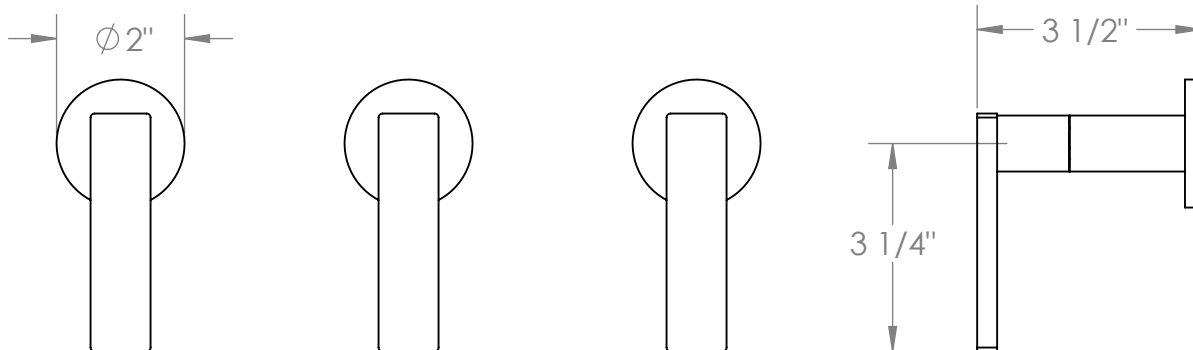

70-WTR3-RNK8

Wall Mounted Trim

Includes Alignment Kit

For use with SS-503 concealed rough

Meets the applicable requirements of ASME A112.18.1-2005/CSA B125.1-05, entitled "Plumbing Supply Fittings"

WATERMARK DESIGNS 8/26/2019

350 Dewitt Ave Brooklyn NY 11207 USA T 718 257 2800 F 718 257 2144 info@watermark-designs.com

70-WTR3-RNS4

Wall Mounted Trim

Includes Alignment Kit

For use with SS-503 concealed rough

Meets the applicable requirements of ASME A112.18.1-2005/CSA B125.1-05, entitled "Plumbing Supply Fittings"