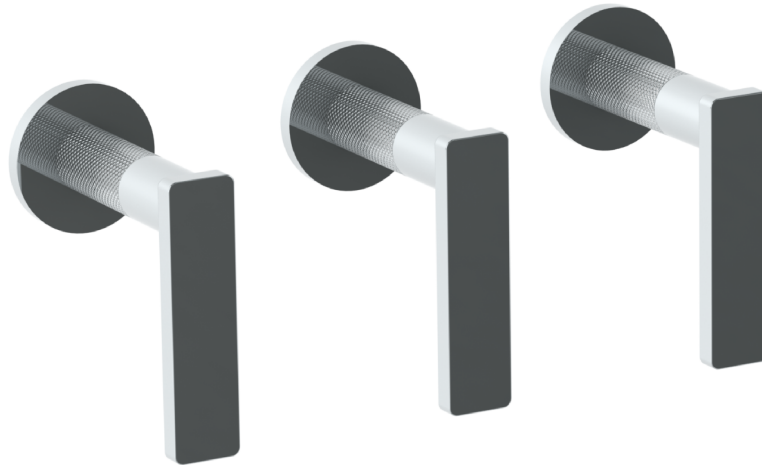

70-WTR3-RNK8

Wall Mounted Trim

Includes Alignment Kit

For use with SS-503 concealed rough

Meets the applicable requirements of ASME A112.18.1-2005/CSA B125.1-05, entitled "Plumbing Supply Fittings"

WATERMARK DESIGNS 8/26/2019

350 Dewitt Ave Brooklyn NY 11207 USA T 718 257 2800 F 718 257 2144 info@watermark-designs.com

70-WTR3-RNS4

Wall Mounted Trim

Includes Alignment Kit

For use with SS-503 concealed rough

Meets the applicable requirements of ASME A112.18.1-2005/CSA B125.1-05, entitled "Plumbing Supply Fittings"